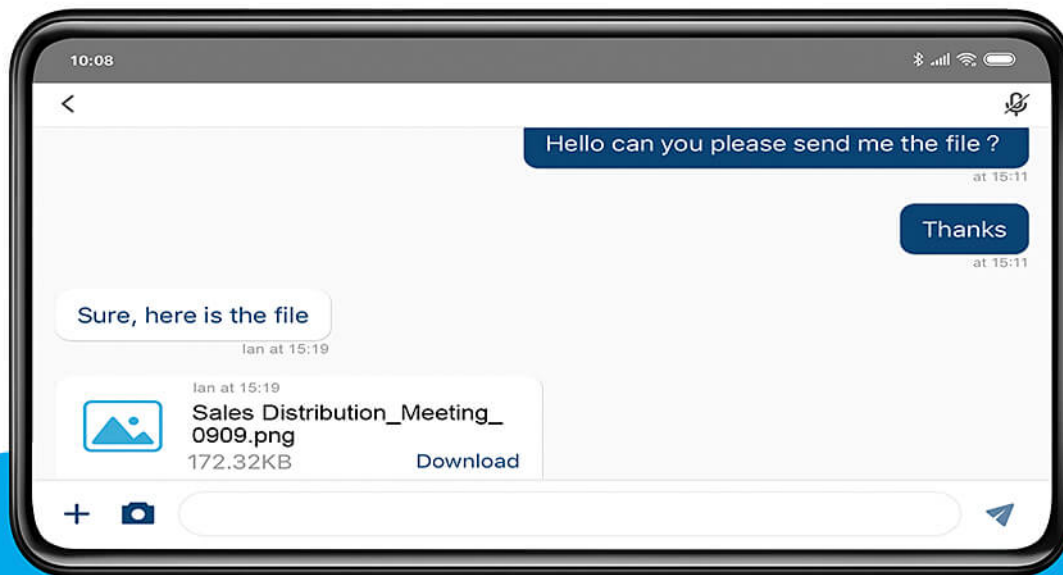

Chat Room Messaging

Instantly chat or send files to all meeting participants to enhance interaction and information sharing and ensure that everyone is on the same page.

Intuitive Control

Set layouts, switch sources, control audio and more.