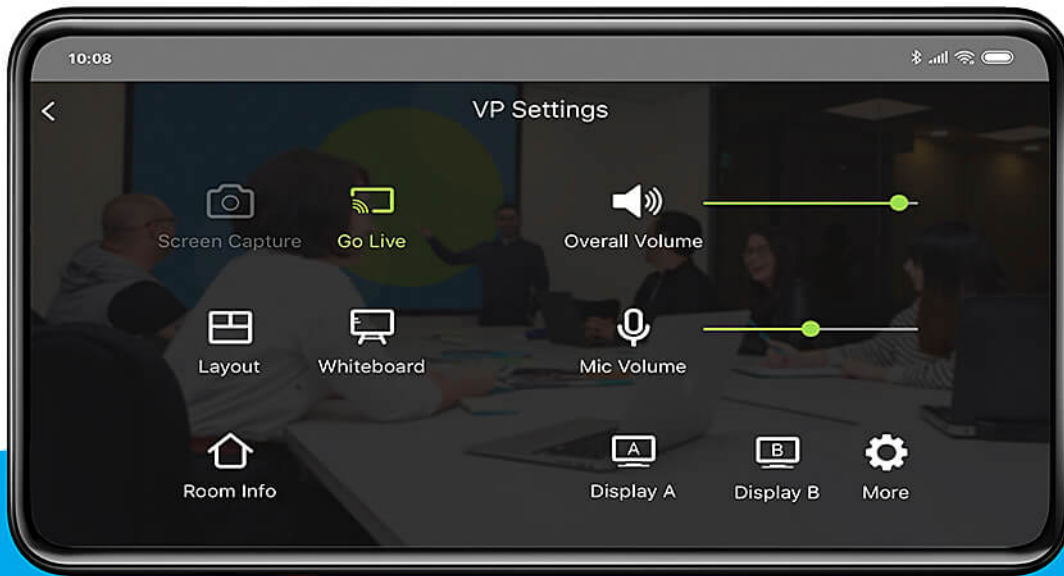

**Chat Room Messaging**

Instantly chat or send files to all meeting participants to enhance interaction and information sharing and ensure that everyone is on the same page.

Intuitive Control

Set layouts, switch sources, control audio and more.

Talk to Our Experts

If you prefer to have ATEN contact you, please complete the form and a representative will be in touch with you shortly

Features

The ATEN Video Presentation Control App is a free [mobile app](#) that supports iOS and Android operating systems. It provides direct and easy access to collaborate and control meeting presentations directly from one's mobile device.

- **Multiple Login Options**

- Auto scan the local network for devices or use the QR code/room code to log in.

- **Bi-directional Wireless Streaming**

- Stream presentation content from your mobile device with ease or 'Go Live' to share content to participants located elsewhere.

- **Quad View with Auto Layout**

- Shows up to 4 streamed-in sources and dynamically adjusts the screen layout per the number of sources.

- **Advanced Collaboration Features**

- White Board : take notes or make annotations on any file in real-time.
- Chat Room :allows participants to chat with each other or send files instantly.
- Easily Switch Video Sources: drag and drop to route multiple video sources to multiple displays effortlessly.
- Group Broadcasting : speak to remote participants using your own device.
- Intuitive Control : wrapped in an intuitive user interface, this app allows for audio stream controlling, layout setting, and more.